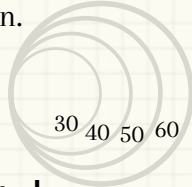

CHEAT SHEET

for the Cigar Smoker

Ring gauge & sizing tool

print on 8.5x11 and this'll get you in the ballpark

/64 in.

in.

7

common vitolas

corona: 5.25 x 42

robusto: 5 x 50

panatella: 6 x 34

toro: 6 x 50

gordo: 6 x 60

churchill: 7 x 48

6

Color chart